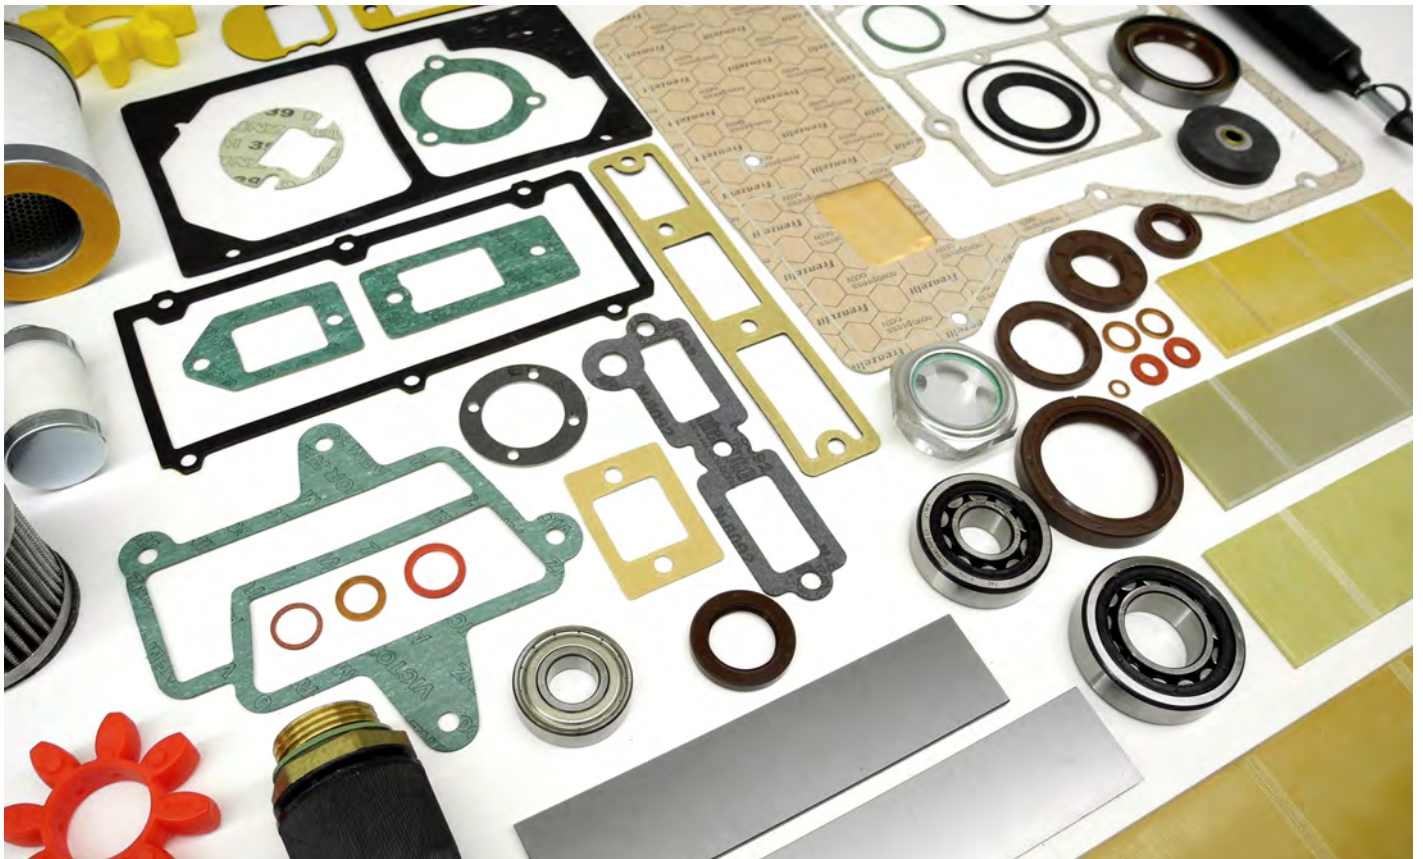

REBUILDING KITS

PUMP MODEL NUMBER	PART NUMBER	CATALOG ORDER NUMBER
DT/T 4.16		RKT4.16
DT/VT 4.25		RKDT4.25
T4.25		RKT4.25
DT/VT 4.40		RKDT4.40
T4.40		RKT4.40
T3.60		RKT3.60
DVT 2.60	33802100	RKDVT 2.60
KDT/KVT 2.60	33802900	RKKDT 2.60
DVT 2.80	33802300	RKDVT 2.80
KDT/KVT 2.80	33803100	RKKDT 2.80
DVT 2.100	33802500	RKDVT 2.100
KDT/KVT 2.100	33803300	RKKDT 2.100
DVT 2.140	33802700	RKDVT 2.140
KDT/KVT 2.140	33803500	RKKDT 2.140
KDT/KVT 3.60	33803000	RKKDT 3.60
DVT 3.60	33802200	RKDVT 3.60
KDT/KVT 3.80	33803200	RKKDT 3.80
DVT 3.80	33802400	RKDVT 3.80
KDT/KVT 3.100	33803400	RKKDT 3.100
DVT 3.100	33802600	RKDVT 3.100
KDT/KVT 3.140	33803600	RKKDT 3.140
DVT 3.140	33802800	RKDVT 3.140
DTLF/VTLF 250-360	33804600	RKDVTLF-250
DTLF/VTLF 400-500	33804800	RKDVTLF-500